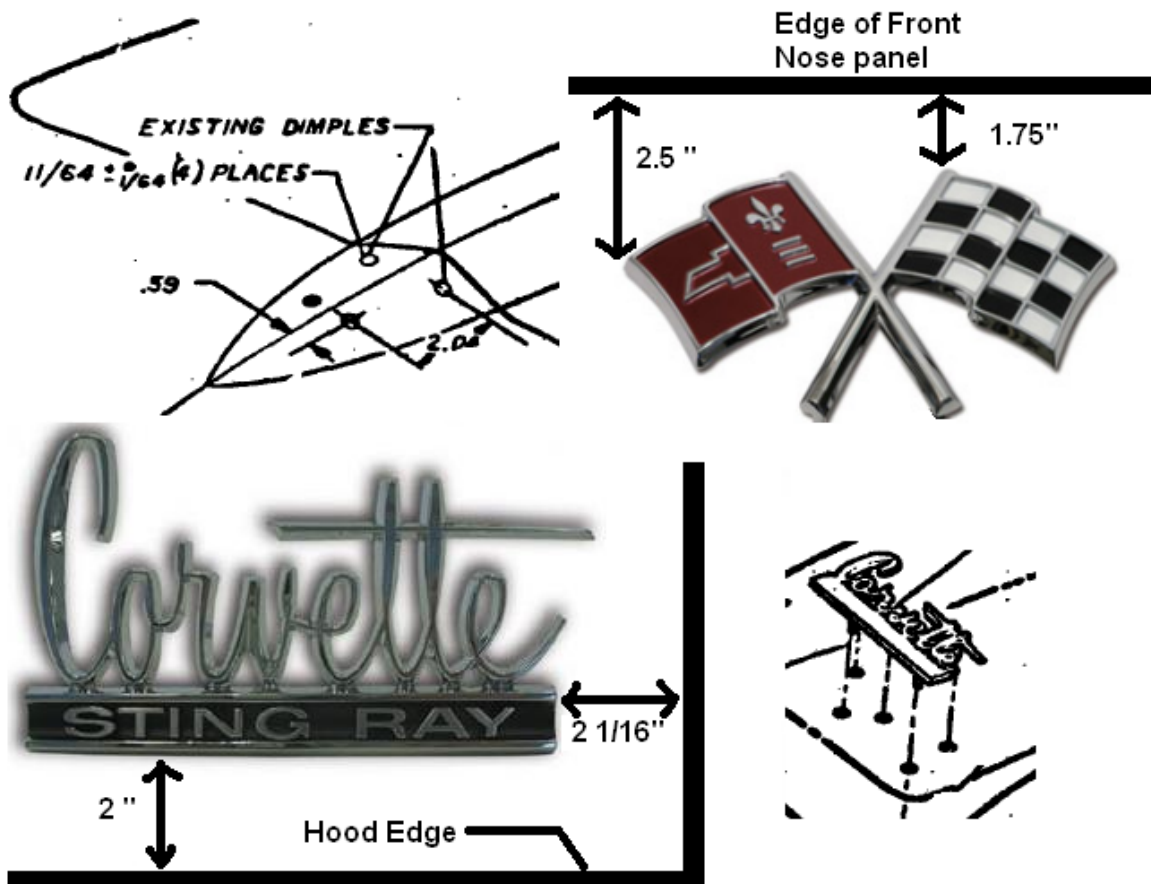

Repair and Installation Help from
Willcox Inc,

Corvette Parts, Service and Sales

800-588-3883 Orders

For technical assistance email us at

Willcoxcustomerservice@willcoxcorvette.com

65-66 Corvette Hood Emblem and Nose Emblem Location Measurements.